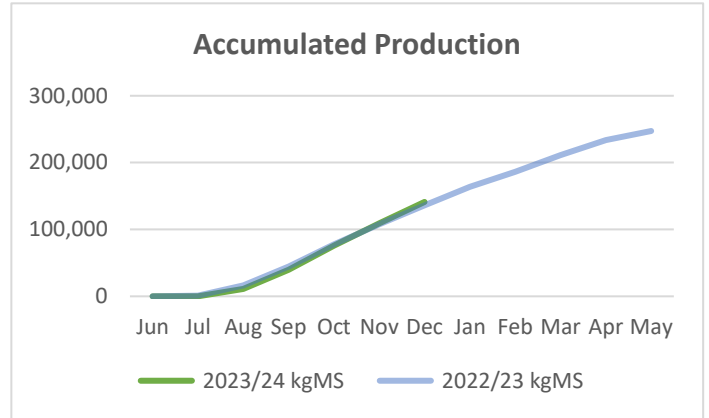

### This Week:

Pasture Growth & Seedhead & Regrassing

Milk Production

In Calf Rate

Effluent & EcoPond

Irrigation

### Next Farm Walk

Wednesday  
17<sup>th</sup> January  
9 am

Text Peter on  
027 440 9285

Like & follow us on  
Facebook & Instagram

New pasture will be sown at a rate of 22 kgs of Forge NEA (tetraploid hybrid ryegrass), 2 kgs Kotuku (white clover), 2 kgs Ruru (white clove) & 3 kgs Ecotain Superstrike (plantain with seed treatment) per hectare.

**Milk Production:**

Cows are currently producing 1.75 kg MS/cow and tracking to forecast. For the month of December, we are up 14% from last season and for total production to end of December we are up 4%, from the previous year.