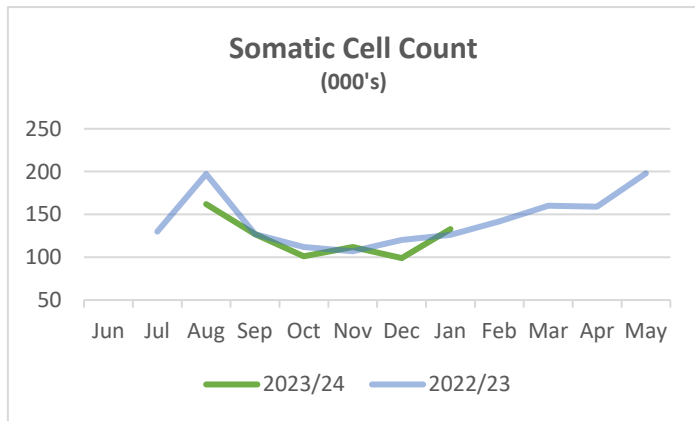

### Next Farm Walk

Wednesday  
17<sup>th</sup> January  
9 am

Text Peter on  
027 440 9285

Like & follow us on  
Facebook & Instagram

New pasture will be sown at a rate of 22 kgs of Forge NEA (tetraploid hybrid ryegrass), 2 kgs Kotuku (white clover), 2 kgs Ruru (white clove) & 3 kgs Ecotain Superstrike (plantain with seed treatment) per hectare.

**Milk Production:**

Cows are currently producing 1.75 kg MS/cow and tracking to forecast. For the month of December, we are up 14% from last season and for total production to end of December we are up 4%, from the previous year.