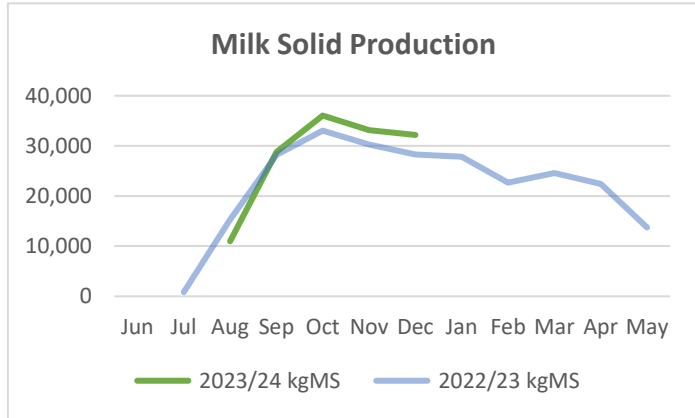

### This Week:

Pasture Growth & Seedhead & Regrassing

Milk Production

In Calf Rate

Effluent & EcoPond

Irrigation

### Next Farm Walk

Wednesday  
17<sup>th</sup> January  
9 am

Text Peter on  
027 440 9285

Like & follow us on  
Facebook & Instagram

New pasture will be sown at a rate of 22 kgs of Forge NEA (tetraploid hybrid ryegrass), 2 kgs Kotuku (white clover), 2 kgs Ruru (white clove) & 3 kgs Ecotain Superstrike (plantain with seed treatment) per hectare.

**Milk Production:**

Cows are currently producing 1.75 kg MS/cow and tracking to forecast. For the month of December, we are up 14% from last season and for total production to end of December we are up 4%, from the previous year.