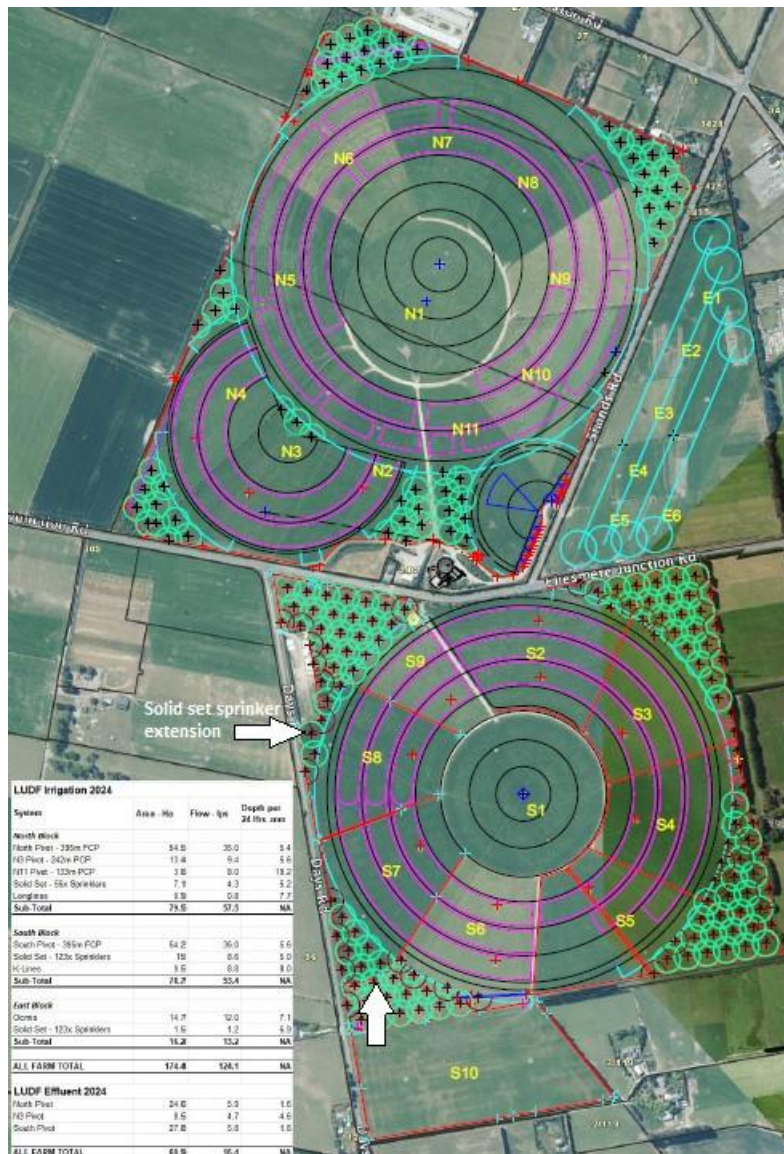

Irrigation Update:

We are currently upgrading our irrigation network by extending the solid set sprinklers on the south block from 5.8ha to 15ha. This further improves our irrigation efficiency which will have a positive impact on reducing our risk of nitrate leaching.

New Irrigation Map