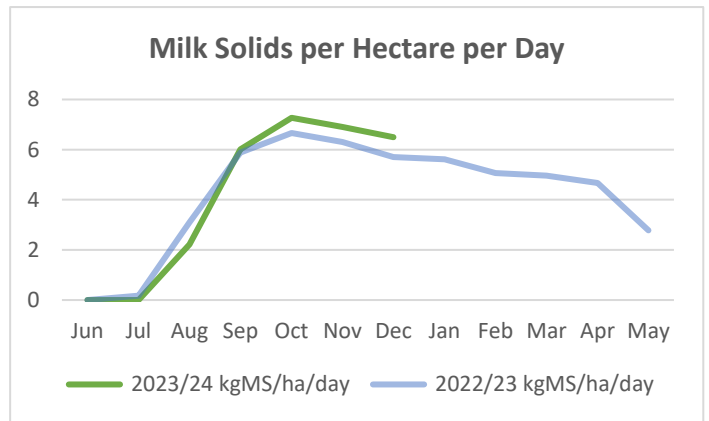

### This Week:

Pasture Growth & Seedhead & Regrassing

Milk Production

In Calf Rate

Effluent & EcoPond

Irrigation

### Next Farm Walk

Wednesday  
17<sup>th</sup> January  
9 am

Text Peter on  
027 440 9285

Like & follow us on  
Facebook & Instagram

New pasture will be sown at a rate of 22 kgs of Forge NEA (tetraploid hybrid ryegrass), 2 kgs Kotuku (white clover), 2 kgs Ruru (white clove) & 3 kgs Ecotain Superstrike (plantain with seed treatment) per hectare.

**Milk Production:**

Cows are currently producing 1.75 kg MS/cow and tracking to forecast. For the month of December, we are up 14% from last season and for total production to end of December we are up 4%, from the previous year.

**In Calf Rate to date:**

We have completed a final phantom scan on 08/01/2024, where we have identified a further 7 phantoms. These cows will be PG'd to give them another chance to get in calf to AI. We have finished AI on 14 January 2024, and will confirm in calf rate in February. Current scanning has us at 75% in calf at 6 weeks, which is 2% behind industry target. This is slightly ahead of last season, but significantly up from previous seasons. This is primarily due to our [mating benchmark project](#).