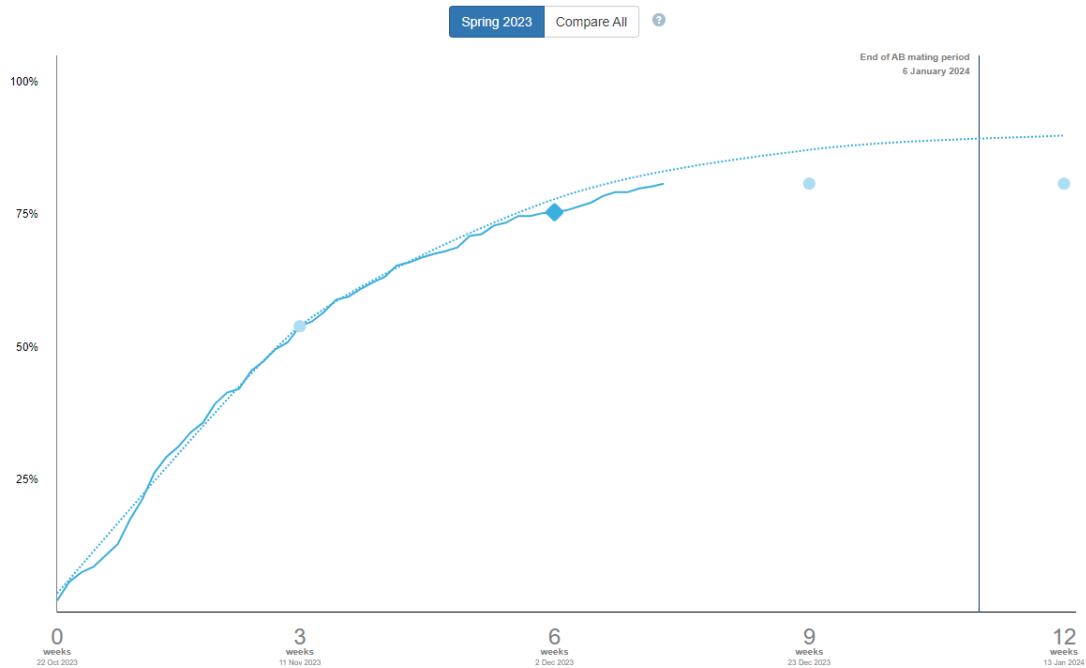

In Calf Rate – 23/24 season
as at 08/01/2024
In-calf rate

	3 Weeks	6 Weeks	9 Weeks	9+ Weeks	Not In-Calf Rate
Spring 2023	54%	75%	81%	81%	19%
Spring 2022	50%	74%	83%	91%	9% ▲ LIC
Spring 2021	51%	68%	76%	79%	21% ▲ LIC
Spring 2020	52%	67%	75%	81%	19% ▲ LIC

N.B: Please note current in calf rate is 81%, and not in calf rate of 19% which will change once we have pregnancy tested the entire herd in February.

Effluent Update:

We have recently upgraded our effluent system. This includes a screw press, to remove solids from effluent, and a new pond that can now hold 1,000,000L, the old pond could store 350,000L. We have increased the area that we can apply effluent to which is now 60.9ha, this is nearly double what we were applying to. With this upgrade we are now able to reduce our effluent application rate from 8mm per pass down to 1.5mm per pass.