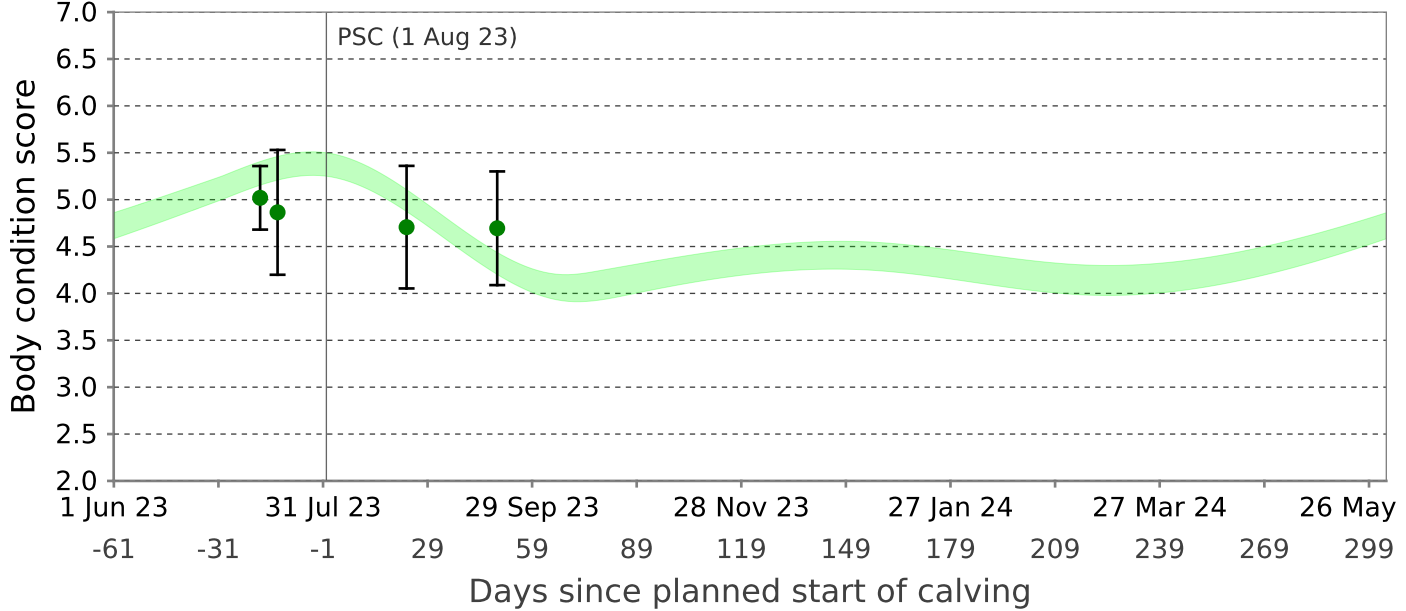

Body Condition Score

Animal group: BCS 19.9.23 AK

Planned start of Calving: 1 Aug 23

Denominator is limited to the scored cows within the group.

● Optimal herd average (including heifers).

95% of animals lie within this range { Average

13 Jul 23 (129 animals - identified, average: 5.0)

18 Jul 23 (391 animals - identified, average: 4.9)

Body Condition Score

24 Aug 23 (368 animals - identified, average: 4.7)

19 Sep 23 (524 animals - identified, average: 4.7)