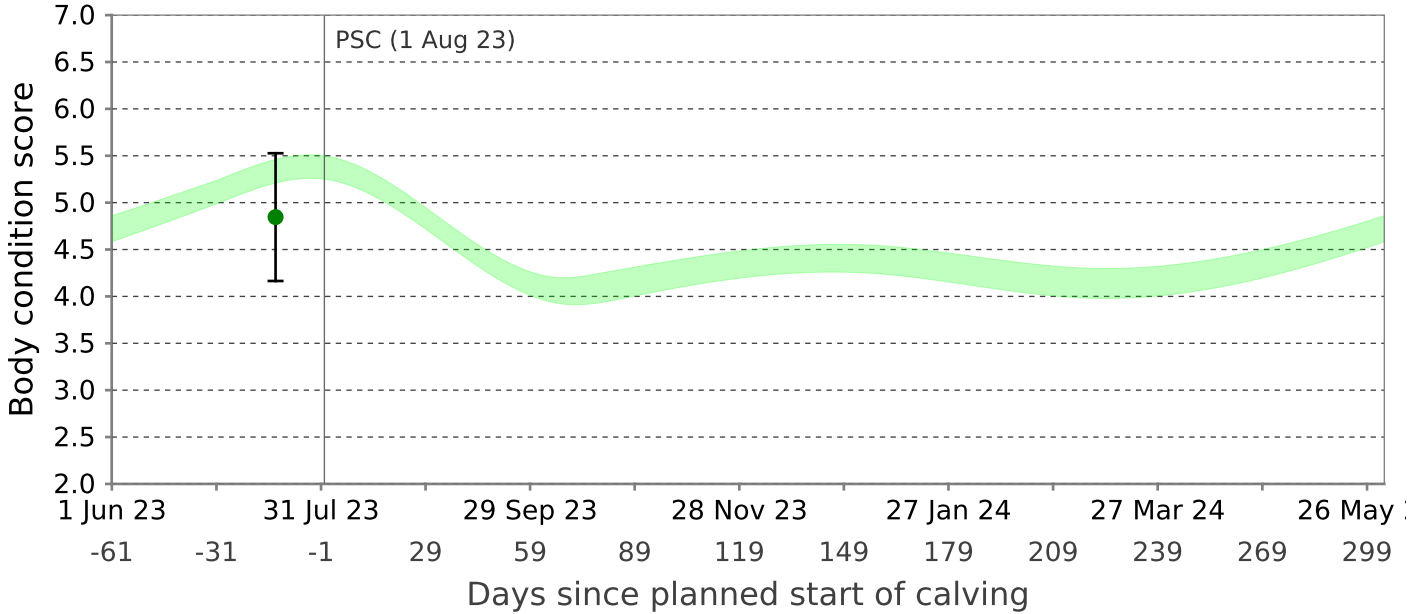

Body Condition Score

Animal group: Cows 18.7.23 BCS

Planned start of Calving: 1 Aug 23

Denominator is limited to the scored cows within the group.

● Optimal herd average (including heifers).

95% of animals lie within this range { Average

18 Jul 23 (431 animals - identified, average: 4.8)